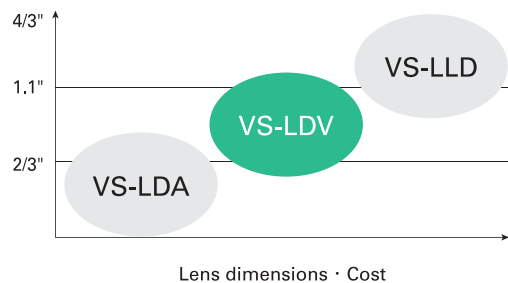

FFL Macro

VS-LDV

3.45 μ m

SERIES

Supports 12MP 1.1"/ 4K Resolution
Distortionless Macro Lens

Focal Length: f25mm / f35mm / f50mm / f75mm

VS TECHNOLOGY
MACHINE VISION OPTICS

Supports 12MP 1.1"/4K Resolution Distortionless Macro Lens

Features

- 3.45 μ m Resolution
- 4 Models f25•f35•f50•f75 mm
- Optimized for Macro Applications (short working distance)

Model No.	Focal Length(mm)	Fno	Magnification	WD	Dimensions	Max. Sensor
VS-LDV25 (Available in 2020/Q1)	25	Coming soon				1.1"
VS-LDV35 (Available in 2019/Q4)	35	3.5~16	0.07x~0.24x	150~500mm	ϕ 39xL=51mm	1.1"
VS-LDV50 (Available in 2019/Aug.)	50	3.5~22	0.1x~0.36x	150~500mm	ϕ 39xL=71mm	1.1"
VS-LDV75 (Available in 2019/Q4)	75	4.0~22	0.14x~0.4x	150~500mm	ϕ 47xL=110mm	1.1"

Optimized for 12MP 1.1" Sensors

Distortionless Design in Entire Field of View

Applications

Connector

Semiconductor

Automobile parts