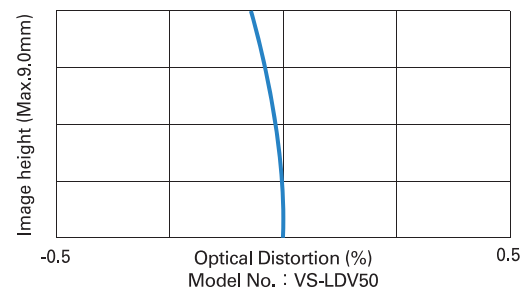

Features

- 3.45 μ m Resolution
- 4 Models f25•f35•f50•f75 mm
- Optimized for Macro Applications (short working distance)

Model No.	Focal Length(mm)	Fno	Magnification	WD	Dimensions	Max. Sensor
VS-LDV25 (Available in 2020/Q1)	25	Coming soon				1.1"
VS-LDV35 (Available in 2019/Q4)	35	3.5~16	0.07x~0.24x	150~500mm	ϕ 39xL=51mm	1.1"
VS-LDV50 (Available in 2019/Aug.)	50	3.5~22	0.1x~0.36x	150~500mm	ϕ 39xL=71mm	1.1"
VS-LDV75 (Available in 2019/Q4)	75	4.0~22	0.14x~0.4x	150~500mm	ϕ 47xL=110mm	1.1"

Optimized for 12MP 1.1" Sensors

Distortionless Design in Entire Field of View

Applications

Connector

Semiconductor

Automobile parts